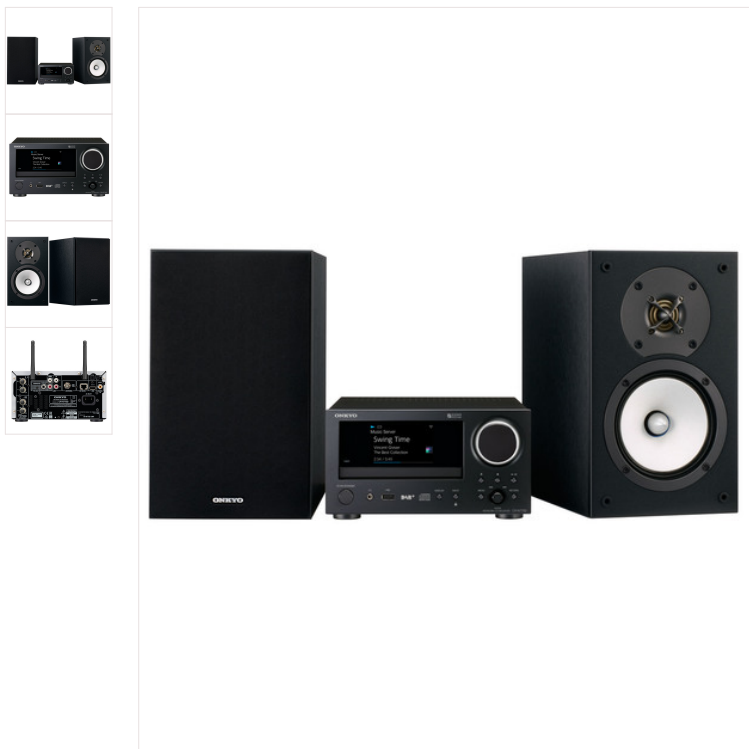

ONKYO®

ONKYO® CS-N775D-BB

812043

SRP 749,00 €

749,00 €

Multi-room Hi-Fi CD System

Style STANDARD

PRODUCT DETAILS

Your Solution to effortlessly accessible Hi-Fi Sound

Gathering all the music you can imagine into the world's easiest-to-use interface, the CS-N775D plays it back with the fluid energy of a full-fledged hi-fi component. Featuring patented 3-state Bitstream™ switching amplification, this receiver is hugely powerful and delivers precise resolution with vanishingly low distortion, perfect for Hi-Res Audio. Let music unfurl across a wide soundstage, transient speed handling complex musical passages with confidence and finesse. Supporting multi-room sharing over Chromecast built-in, DTS Play-Fi®, and FlareConnect™* platforms, the receiver is ready to stream music from almost any mobile or PC. AirPlay, Bluetooth® technology, and 5 GHz/2.4 GHz Wi-Fi® are included, as is support for the Spotify® app.

Connect an HDD via USB input and use it to store and play PC downloads, including Hi-Res Audio in MQA*, Direct DSD 11.2 MHz, and 192 kHz/24-bit FLAC, WAV, and ALAC. Music from TIDAL, Deezer, and TuneIn, together with FM/DAB+, digital, and line-level sources are smoothly accessed via JOG and large LCD.

Premium component sound features

- 40 W x 40 W (4 , 1 kHz, 10% THD, 2 Channels Driven, IEC)
- Patented 3-state Bitstream™ Hybrid Switching Amplification System Delivers Accurate Pulse Resolution, Extremely Low Distortion, and High Driving Power
- Instantaneous High-Current Power Delivery, Improved Sound Pressure, and Realistic Sound-field Reproduction
- Wide Frequency Response for Authentic Hi-Res Audio Reproduction
- Top-quality AKM AK4490 768 kHz/32-bit DAC for Hi-Res Audio Playback
- Supports Direct DSD 11.2 MHz and 192/24 Hi-Res Audio in FLAC, WAV, and Apple Lossless Format via Network and PC*1
- Bass and Treble Tone Controls
- Subwoofer Pre-Out Terminal