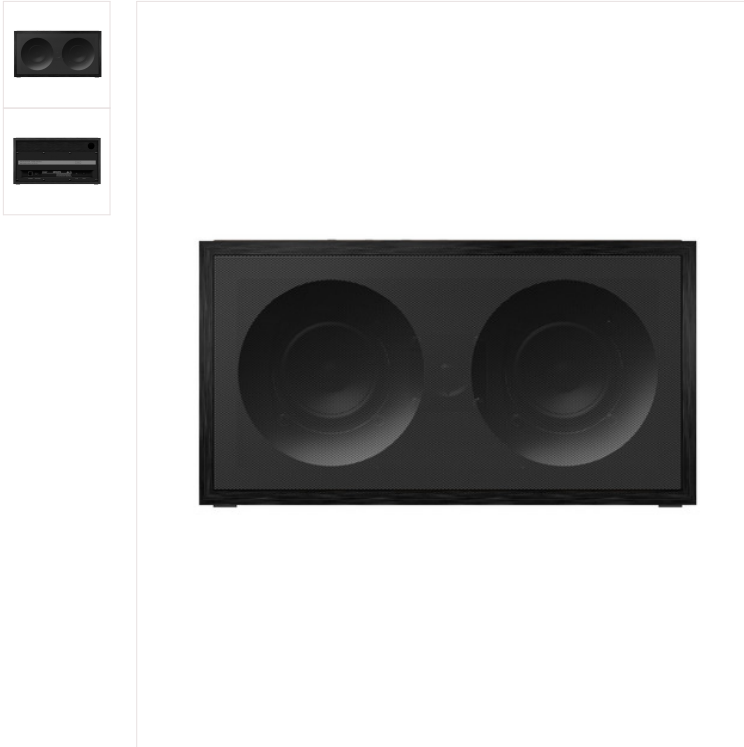

ONKYO®

ONKYO

NCP-302-B

156574

SRP 299,00 €

299,00 €

Wireless Audio System

Colour

Style

STANDARD, UK VERSION

PRODUCT DETAILS

Make multi-room audio your reality

Create a multi-room solution that works with a variety of network audio platforms to suit your lifestyle—just add NCP-302 speakers. Share network and external audio sources, such as vinyl records, music from a Blu-ray deck, or your favorite CDs—between any supported component or speaker with FlareConnect™*.

Bluetooth® technology and popular streaming services are also built in. NCP-302 is made to Onkyo's exacting hi-fi standards and features two large woofers and a tweeter in a solid MDF cabinet, so you can effortlessly fill every room with beautiful sound.

Other features

- Dual 77 mm Dynamic Woofers
- 26 mm Balanced-Dome Tweeter
- Tuned Bass-Reflex Enclosure for Rich and Natural Bass
- App for Fast Network Setup (3.5 mm AUX Cable Included)
- Physical Controls Include Input Selection, Play/Pause, Skip, Stop, and Volume
- Auto Power-on and Playback Upon Network Signal Detection
- Stylish Perforated Metal Grille for Protection